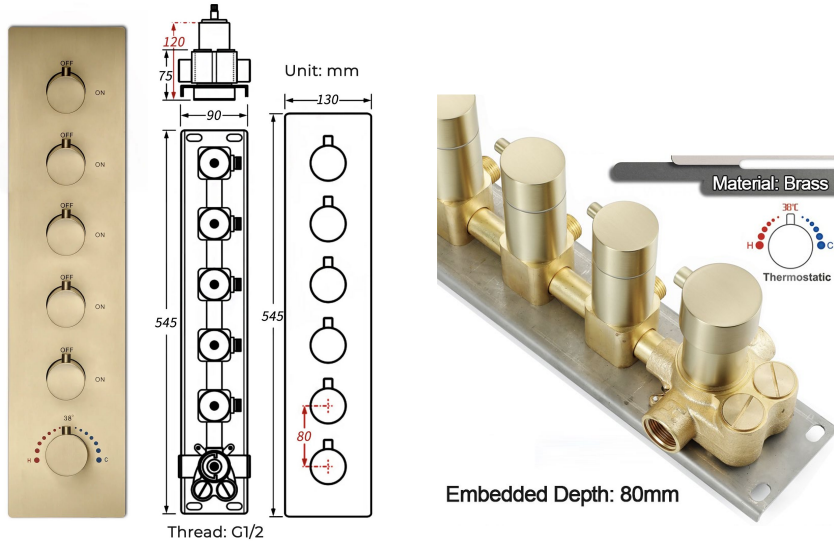

Shower head size: 20 x 20 inch

Each function can run all together and separately

Music and LED light work by electronic

All Metal Material: Solid Brass; Stainless Steel (top showerhead, hose)

Shower Head Mounting: Flush on ceiling

WiFi
Built-in WIFI

Phone control color

Color software App install instruction
download name: Smart Life

Product shown is only for installation display purpose

304 Stainless Steel

Speaker×2 [500×500mm]

Mist×4

Waterfall×2

Rainfall

Water Pressure: 0.3-0.5MPA
Shower Flow Rate: 9-25L/min

All dimensions and specifications are nominal and may vary. Use actual products for accuracy in critical situations.

Shower Mixer

Product shown is only for installation display purpose

Hand Shower

Flow Rate: 2.0 GPM / 7.6 LPM

Shower Mixer Connections

Unit: mm

Cold water Hot water Mixer water

Body Jet

Thread Interface Size: G 1/2 Inch
 Type: Fixed Rotatable Type
 Installation Type: Wall Mounted
 Material: Brass
 Feature: Can rotate 360 degrees
 Flow Rate: 1.5 GPM / 5.7 LPM (each Bodyspray)