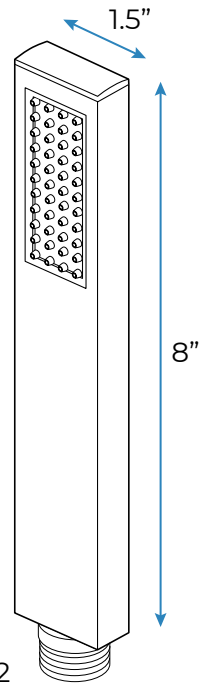

Shower head size: 20 x 20 inch

Each function can run all together and separately

Music and LED light work by electronic

All Metal Material: Solid Brass; Stainless Steel (top showerhead, hose)

Shower Head Mounting: Flush on ceiling

Hand Spray Hose: 59 inch

Water flow: 2.5 GPM ~ 5.5 GPM

Water pressure: 0.3 MPA ~ 1 MPA

Water pipe lines: 3/4 inch water pipes for the hot and cold water mixer inlet, the others are 1/2 inch

Kinds of color **64**
temperature adjustable

Waterfall×2

Rainfall

Water Pressure: 0.3-0.5MPA
Shower Flow Rate: 9-25L/min

All dimensions and specifications are nominal and may vary. Use actual products for accuracy in critical situations.

Shower Mixer

Product shown is only for installation display purpose

Hand Shower

Flow Rate: 2.0 GPM / 7.6 LPM

Shower Mixer Connections

Unit: mm

Cold water Hot water Mixer water

Body Jet

Thread Interface Size: G 1/2 Inch
 Type: Fixed Rotatable Type
 Installation Type: Wall Mounted
 Material: Brass
 Feature: Can rotate 360 degrees
 Flow Rate: 1.5 GPM / 5.7 LPM (each Bodyspray)