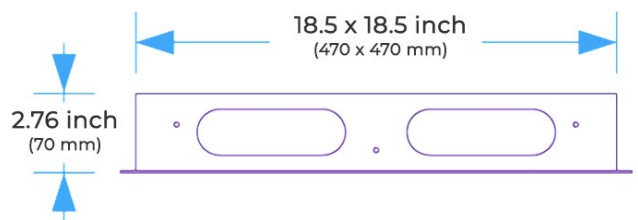

Product shown is only for installation display purpose

304 Stainless Steel

Speaker×2 [500×500mm]

Mist×4

Waterfall×2

Rainfall

Water Pressure: 0.3-0.5MPA
Shower Flow Rate: 9-25L/min