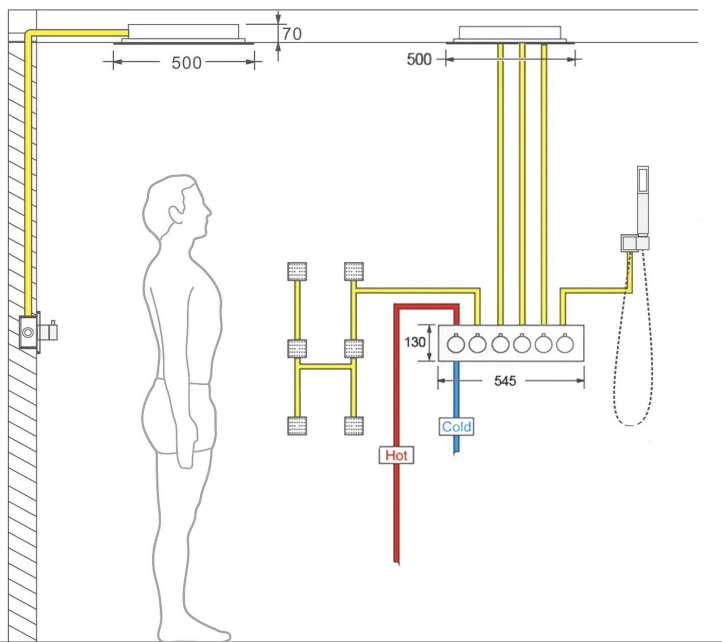

Shower head size: 20 x 20 inch

Each function can run all together and separately

Music and LED light work by electronic

All Metal Material: Solid Brass; Stainless Steel (top showerhead, hose)

Shower Head Mounting: Flush on ceiling

Hand Spray Hose: 59 inch

Water flow: 2.5 GPM ~ 5.5 GPM

Water pressure: 0.3 MPA ~ 1 MPA

Water pipe lines: 3/4 inch water pipes for the hot and cold water mixer inlet, the others are 1/2 inch

Kinds of color **64**
temperature adjustable

Waterfall×2

Rainfall

Water Pressure: 0.3-0.5MPA
Shower Flow Rate: 9-25L/min

All dimensions and specifications are nominal and may vary. Use actual products for accuracy in critical situations.

Shower Mixer

Product shown is only for installation display purpose

Hand Shower

Flow Rate: 2.0 GPM / 7.6 LPM

Shower Mixer Connections

Unit: mm

Cold water Hot water Mixer water

Body Jet

Thread Interface Size: G 1/2 Inch
 Type: Fixed Rotatable Type
 Installation Type: Wall Mounted
 Material: Brass
 Feature: Can rotate 360 degrees
 Flow Rate: 1.5 GPM / 5.7 LPM (each Bodyspray)