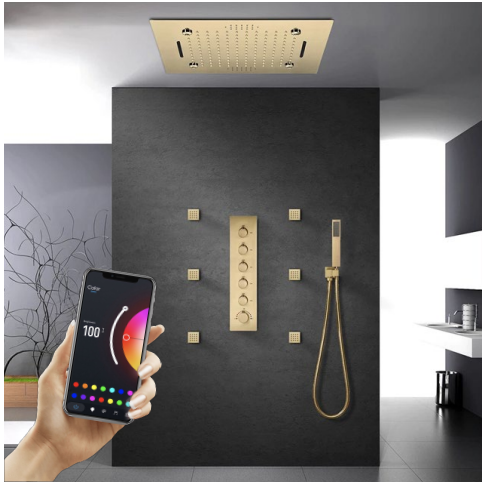

LED MUSICAL PHONE CONTROLLED 20" THERMOSTATIC RECESSED CEILING MOUNT BRUSHED GOLD RAINFALL MIST WATERFALL SHOWER SYSTEM WITH HAND SHOWER AND JETTED BODY SPRAY SPECIFICATIONS

Shower Head

Shower Head 3 Functions: Waterfall, Rainfall & Mist

Shower head size: 20 x 20 inch

Each function can run all together and separately

Music and LED light work by electronic

All Metal Material: Solid Brass; Stainless Steel (top showerhead, hose)

Shower Head Mounting: Flush on ceiling

WiFi
Built-in WIFI

Phone control color

Color software App install instruction
download name: Smart Life

Product shown is only for installation display purpose

304 Stainless Steel

Speaker×2 [500×500mm]

Mist×4