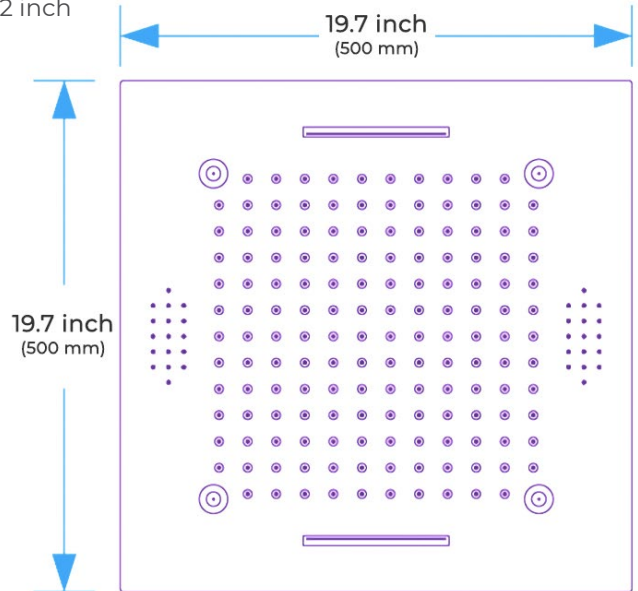

Product shown is only for installation display purpose

304 Stainless Steel

Speaker×2 [500×500mm]

Mist×4

Waterfall×2

Rainfall

Water Pressure: 0.3-0.5MPA
Shower Flow Rate: 9-25L/min