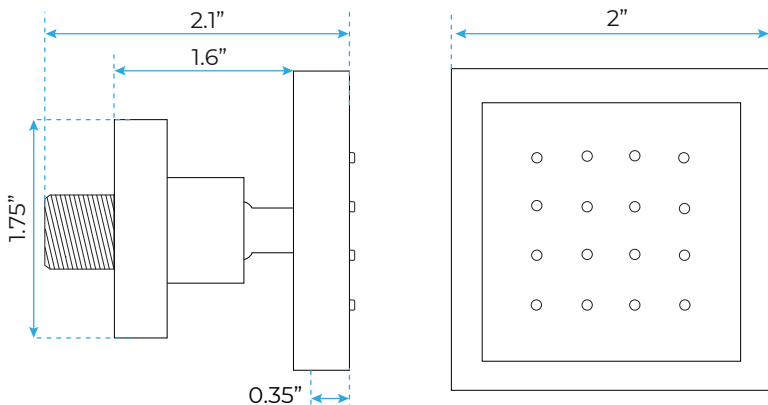

Shower head size: 20 x 20 inch

Each function can run all together and separately

Music and LED light work by electronic

All Metal Material: Solid Brass; Stainless Steel (top showerhead, hose)

Shower Head Mounting: Flush on ceiling

Waterfall×2

Rainfall

Water Pressure: 0.3-0.5MPA
Shower Flow Rate: 9-25L/min

All dimensions and specifications are nominal and may vary. Use actual products for accuracy in critical situations.

Shower Mixer

Product shown is only for installation display purpose

Hand Shower

Flow Rate: 2.0 GPM / 7.6 LPM

Shower Mixer Connections

Unit: mm

Cold water Hot water Mixer water

Body Jet

Thread Interface Size: G 1/2 Inch
 Type: Fixed Rotatable Type
 Installation Type: Wall Mounted
 Material: Brass
 Feature: Can rotate 360 degrees
 Flow Rate: 1.5 GPM / 5.7 LPM (each Bodyspray)